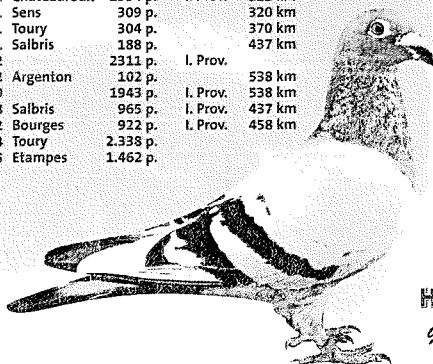

Halle-Booienhoven

7007335-09
Checkedred
1 NAT MONTELMAR
8.031 p. 614 KM '11
Houben x Schellens

8030963-06
G.son DE ZOT
Ftr 1 NatMontelimar
Houben x Herbots

5211126-96
Check.white flight
Jacobs
Zn De Zot
8033884-04
Checkedred
line Grondelaers
Goede Jaarling x
SchellensNationaal I

8003099-99
Gftr1Nat Montelimar
Beelen Irène

8031456-06
Checkedred
line BARON Houben
Schellens Nat II x
Herbots LISA Line

8015061-05
Check.white flight
Line Baron en
Picasso Houben

2186875-11 ♂
Checkedred

Herbots Gebr.

2203247-09
Blue
Dchtr Made in Heave
Herbots Gebr.

2228212-07
Blue
7 NatBourges 16771d
11NatArgentonC2662d
7 NatAceKBDB>1/2F08

2203892-02
Blue
6 Nat AS BDS Yearl.
75 Nat Argenton '04
11SNatArgenton2305d
2101211-03
Blue white flight
dochter SUPERMARIO
Herbots Gebr.
Mdr 7+10 NatAceKBDB

2228047-07
Blue
Dchtr Tarzan
Herbots Gebr.
39 Momignies 133p.

4221852-99
Blue
4 Nat Asd 1/2F KBDB
Tarzan / 6 x 1e
Vdr v 6 NAT AS KBDB
2408294-00
Blue
Dchtr Goede Jaarlin
Herbots Gebr.

All these 1st Nat. Ace Pigeons KBDB are raced by Herbots Gebr. !

“NUMBER 1” 5090216-98

1	Chateauroux	1813 p.	I. Prov.	511 km
1	Orleans	952 p.	I. Prov.	397 km
1	Chateauroux	1334 p.	I. Prov.	511 km
1	Sens	309 p.		320 km
1	Toury	304 p.		370 km
1	Salbris	188 p.		437 km
2		2311 p.	I. Prov.	
2	Argenton	102 p.		538 km
29		1943 p.	I. Prov.	538 km
18	Salbris	965 p.	I. Prov.	437 km
22	Bourges	922 p.	I. Prov.	458 km
14	Toury	2.338 p.		
35	Etampes	1.462 p.		

HERBOTS
Gebroeders

“YVAN” 2103401-07

1	I.Prov. Salbris	2281 p.	437 km
1	Salbris	4774 p.	fastest
1	I.Prov. Orleans	3132 p.	396 km
1	Melun	1946 p.	295 km
1	I.Prov. Toury	781 p.	372 km
1	Toury	3256 p.	fastest
1	Argenton	434 p.	538 km
1	Nanteuil	253 p.	250 km
1	Pithiviers	172 p.	360 km
1	Momignies	130 p.	110 km
7	I.Prov. Chateauroux	2995 p.	509 km
9	I.Prov. Argenton	2804 p.	538 km
16	I.Prov. Montlucon	1570 p.	529 km
20	I.Prov. Bourges	1224 p.	458 km
21	I.Prov. Toury	1212 p.	372 km
32	S.Nat. Chateauroux	9030 p.	
57	Nat. Argenton	6177 p.